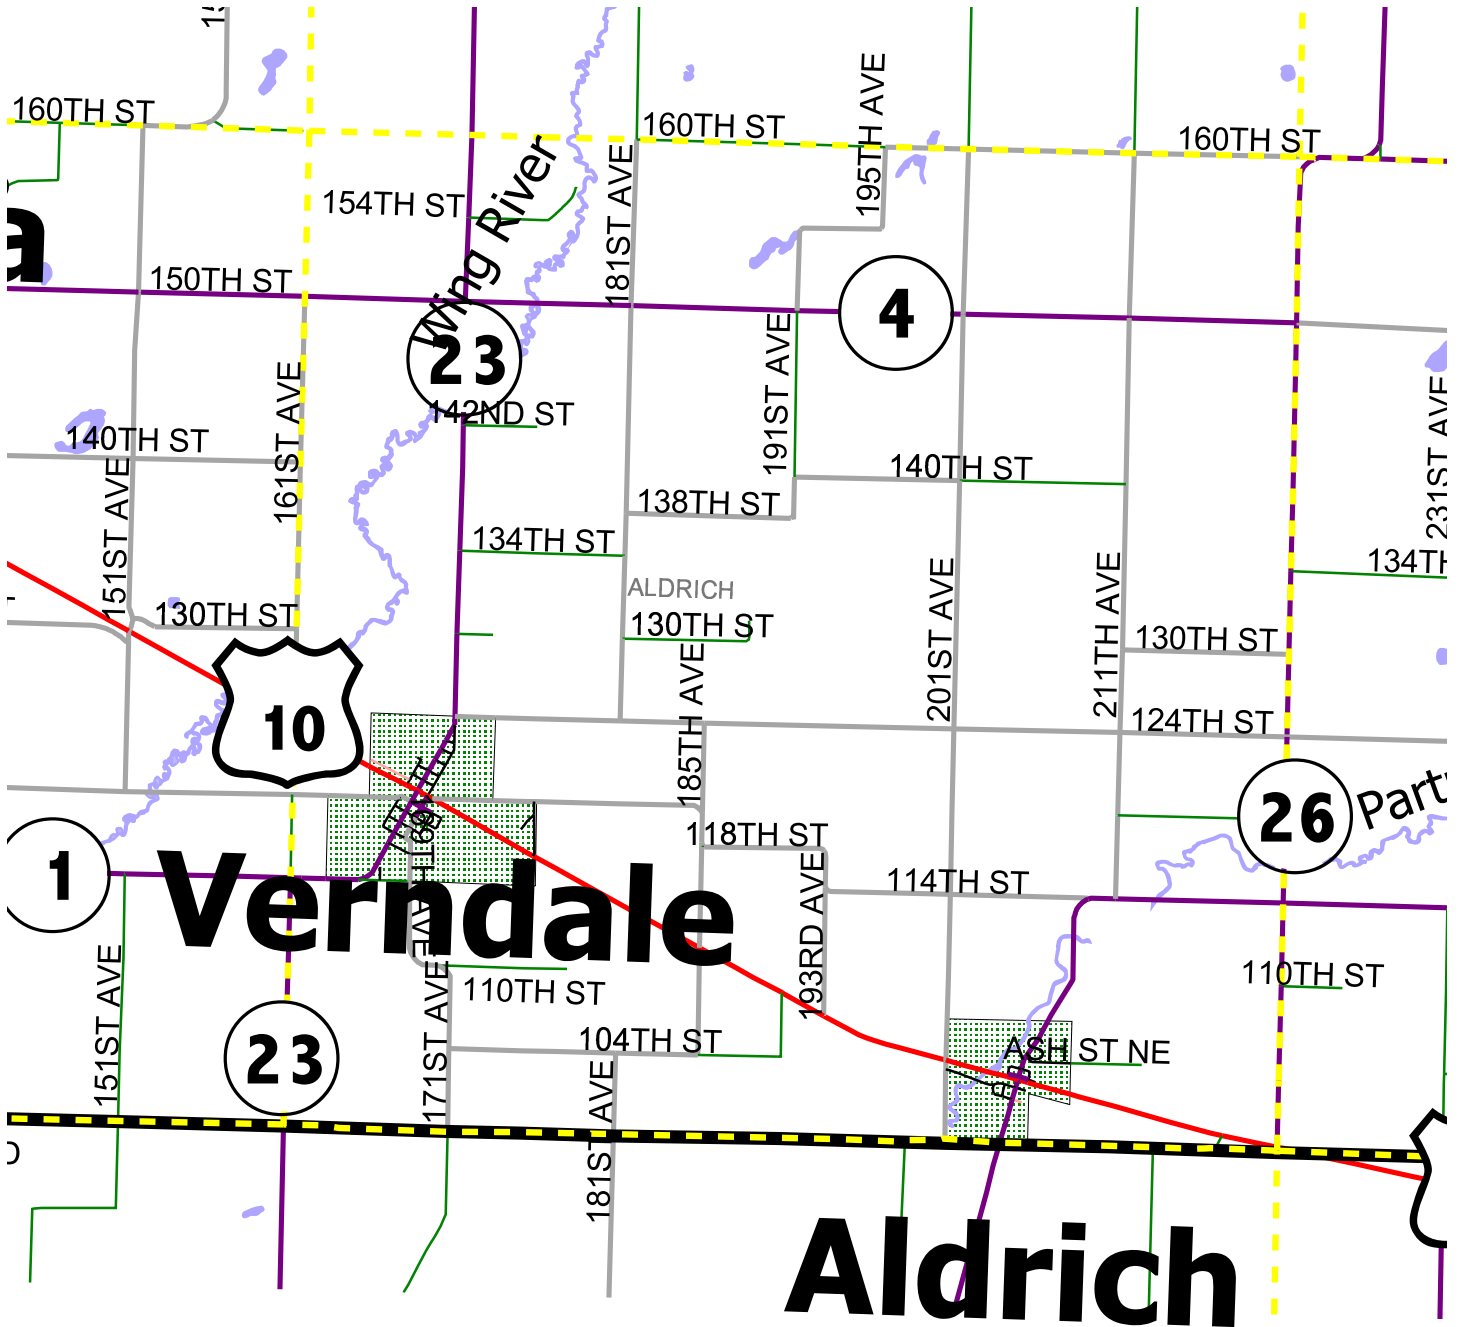

# Aldrich Township Map

16100

R34W

Map created by:  
Anne Oldakowski  
Wadena SWCD  
December 2006