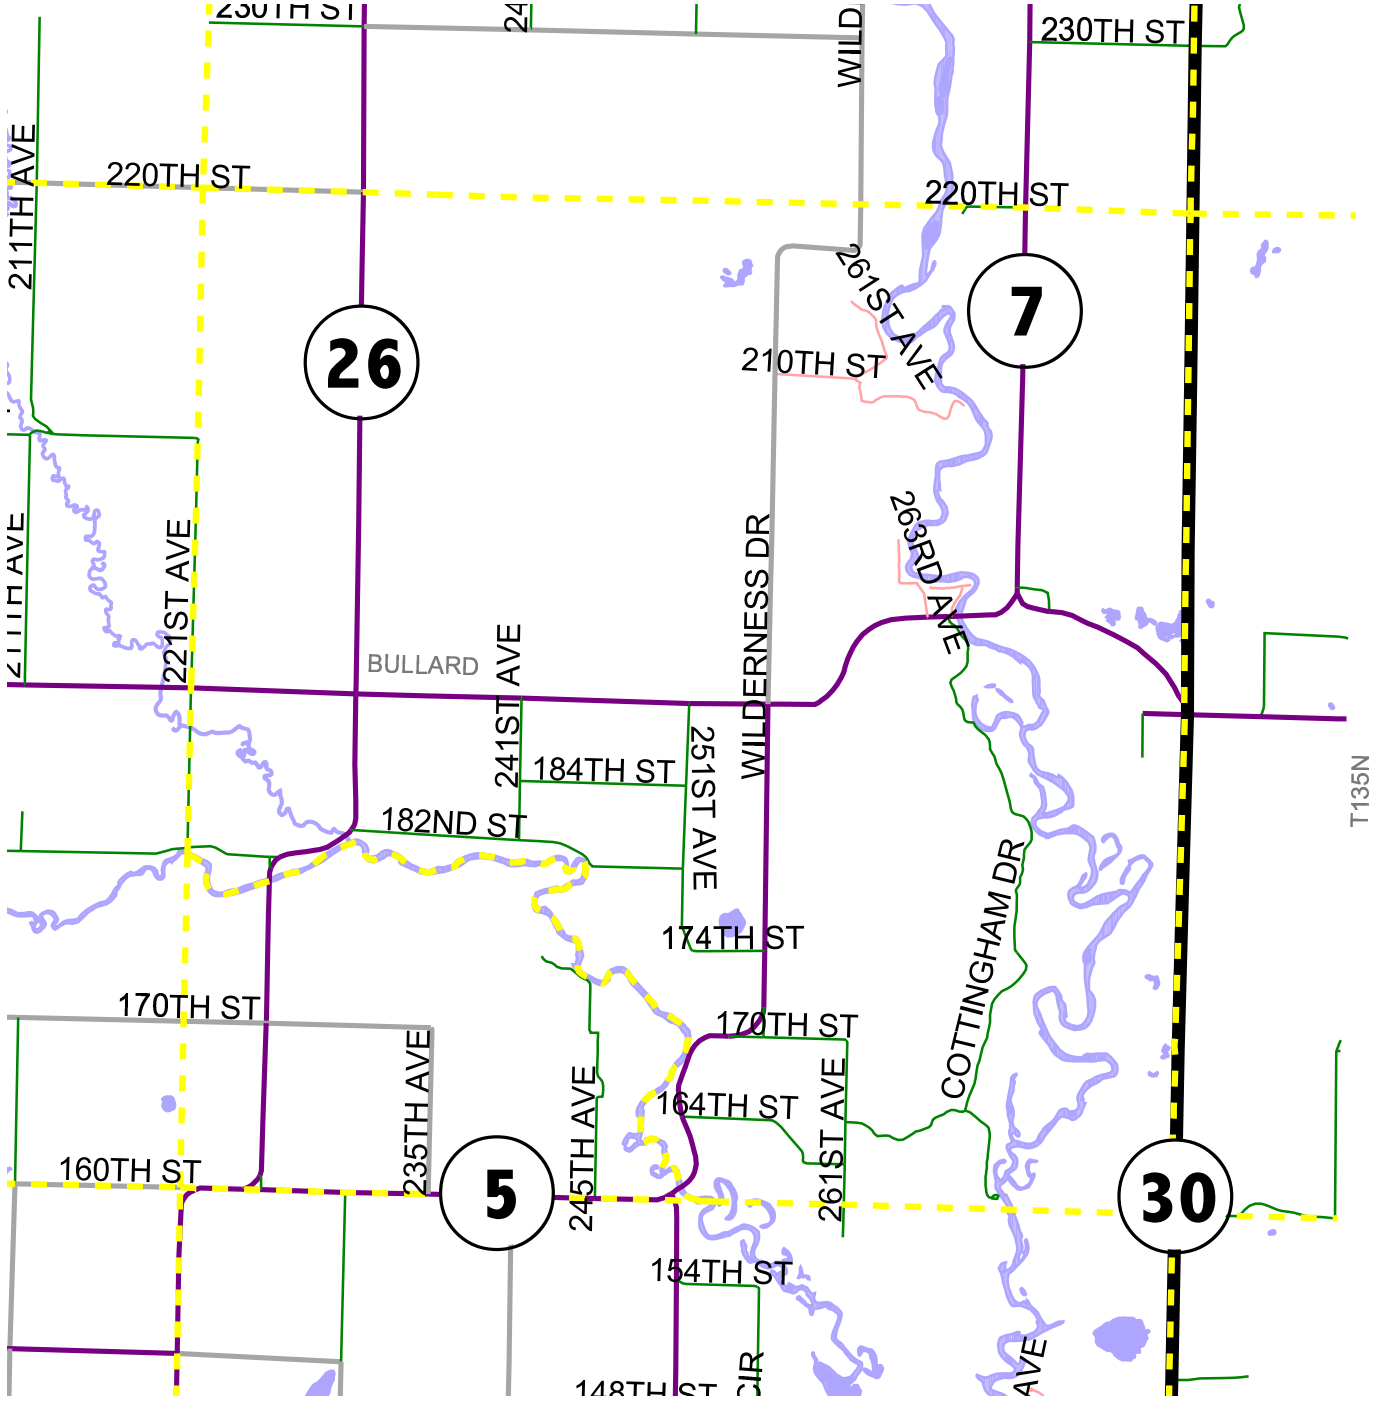

Bullard Township Map

Map created by:
Anne Oldakowski
Wadena SWCD
December 2006

22000

16000