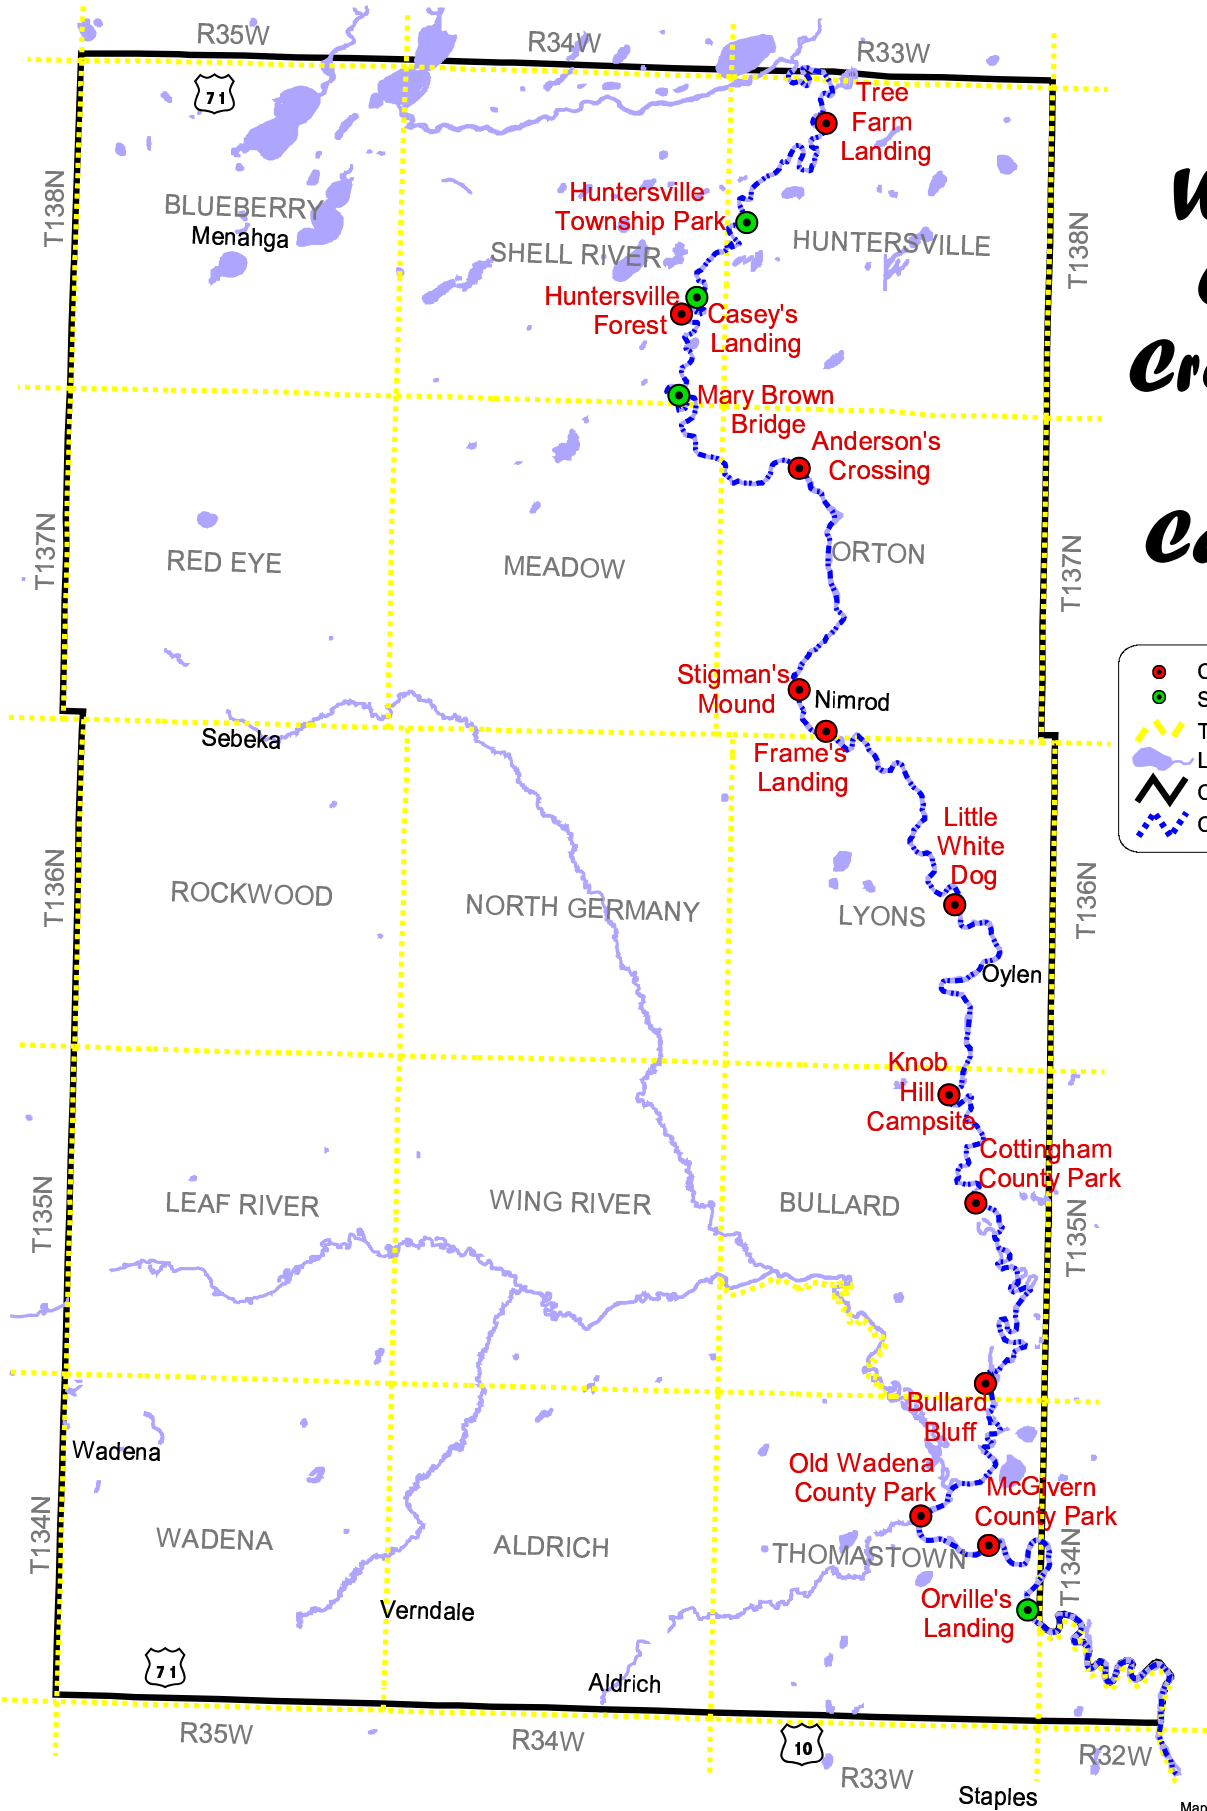

Wadena County Crow Wing River River Campsites

| | |
|--------------------------------------|-----------------------------|
| ● | County Owned |
| ● | State Owned |
| | Township Lines |
| | Lakes & Rivers |
| | County Line |
| | Crow Wing River Canoe Trail |

N

Map prepared by:
Anne Oldakowski
Wadena Soil & Water Conservation District
March 2004