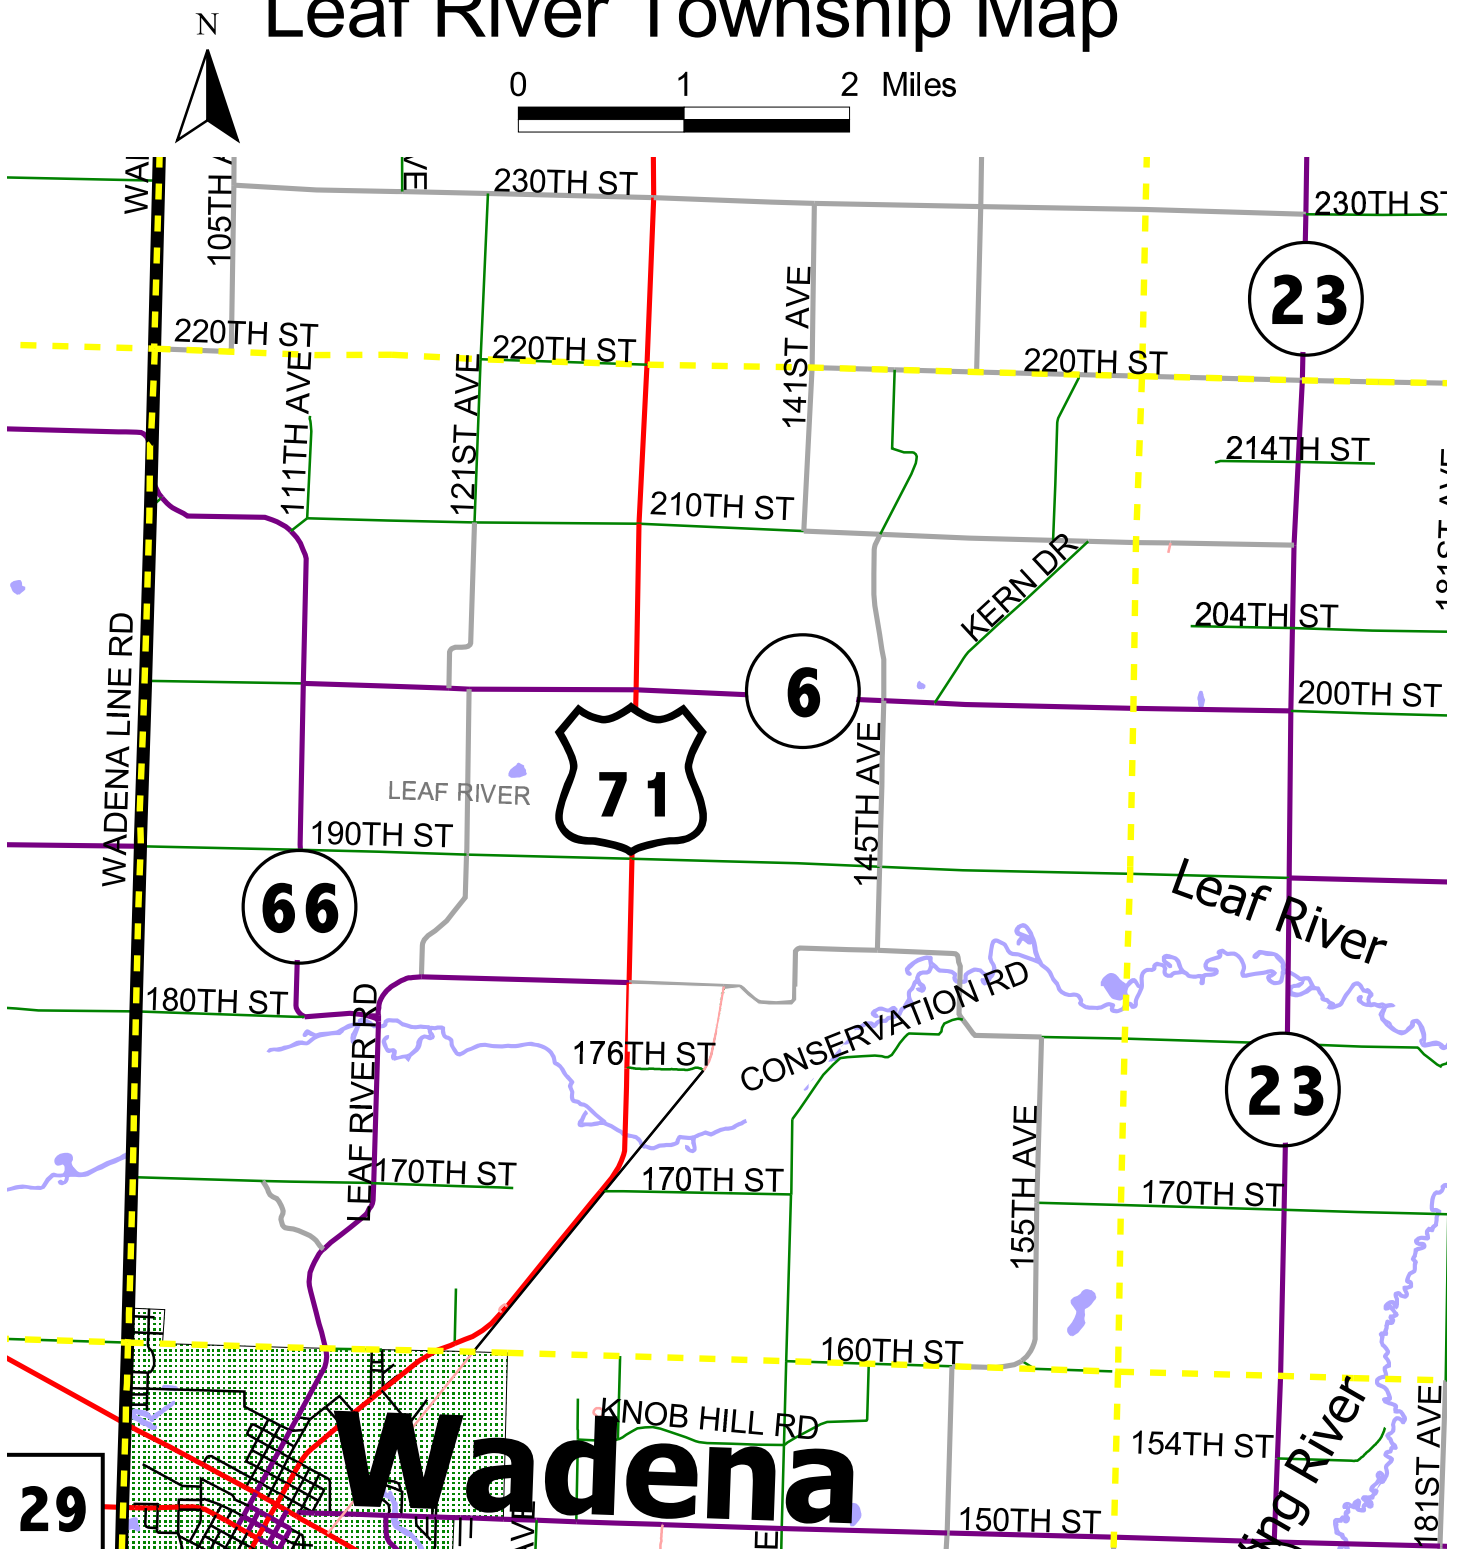

# Leaf River Township Map

Map created by:  
Anne Oldakowski  
Wadena SWCD  
December 2006