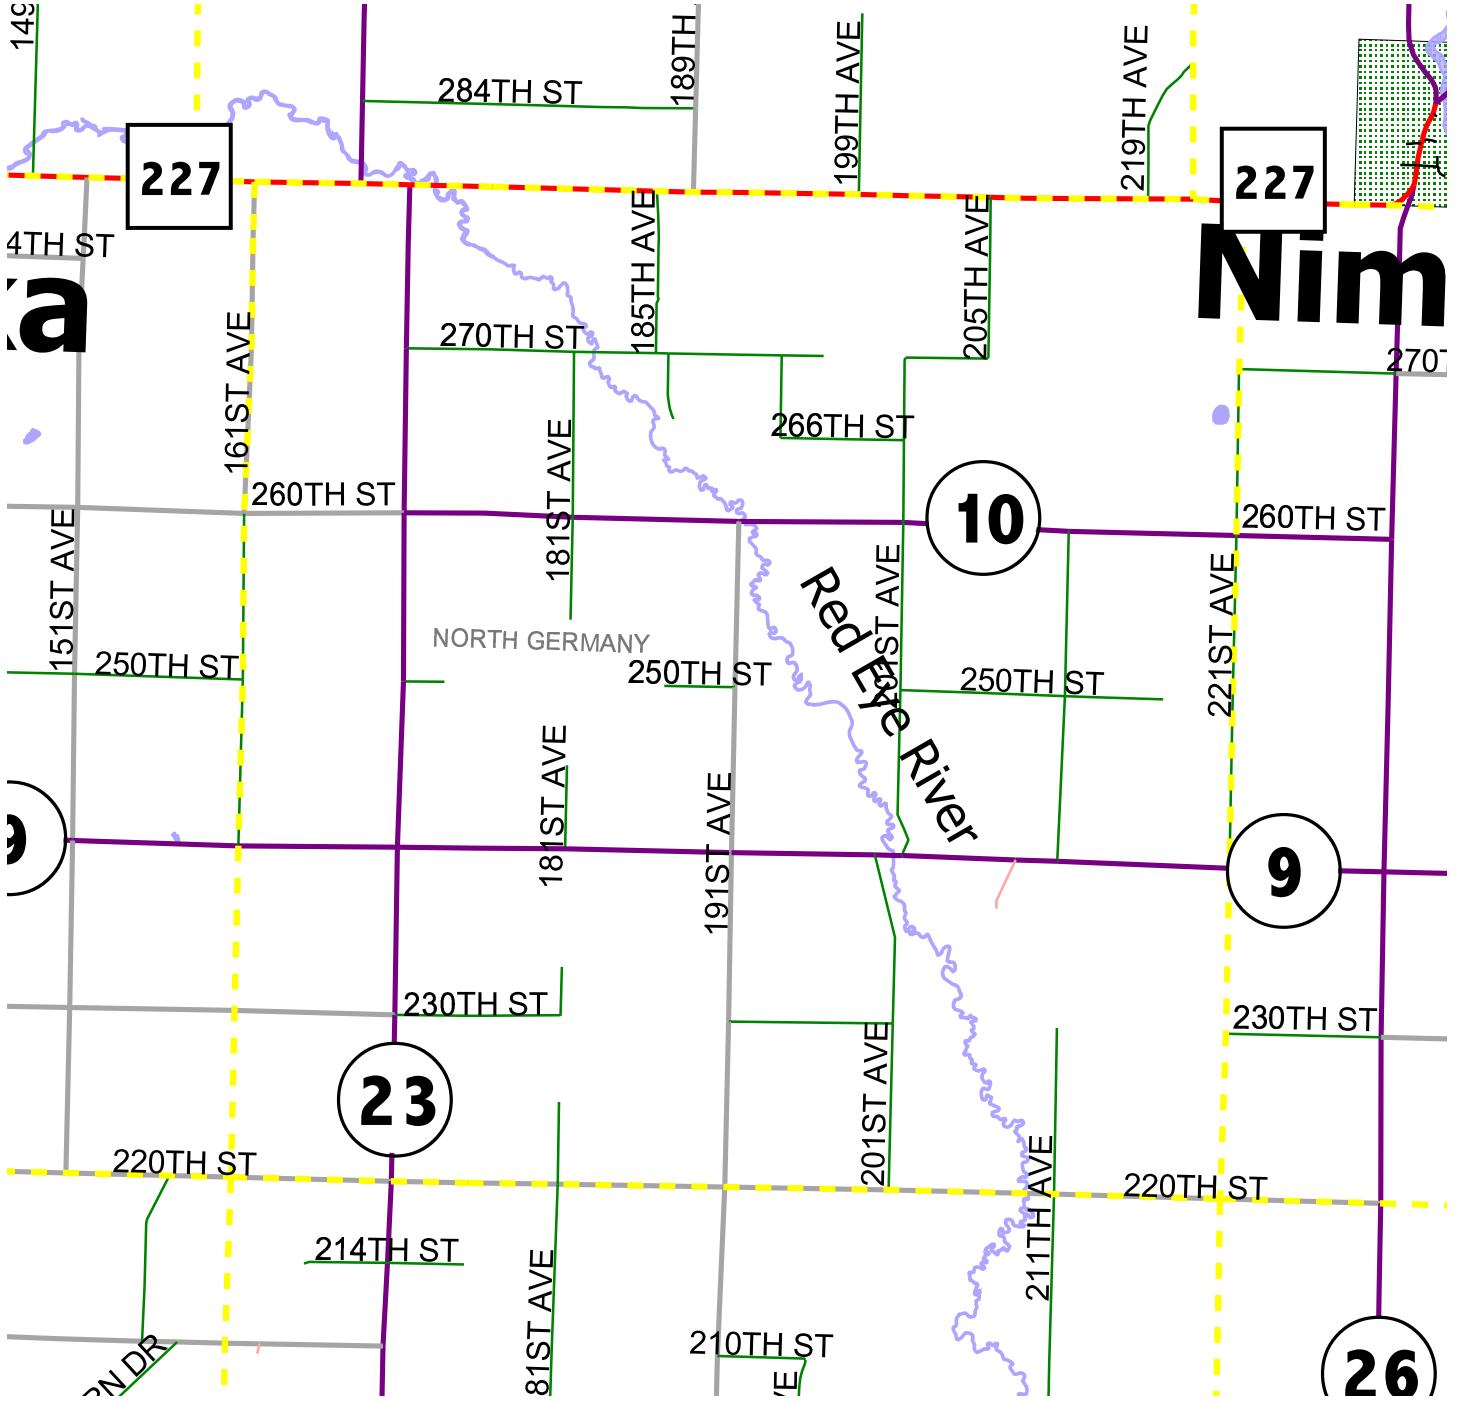

North Germany Township Map

Map created by:
Anne Oldakowski
Wadena SWCD
December 2006