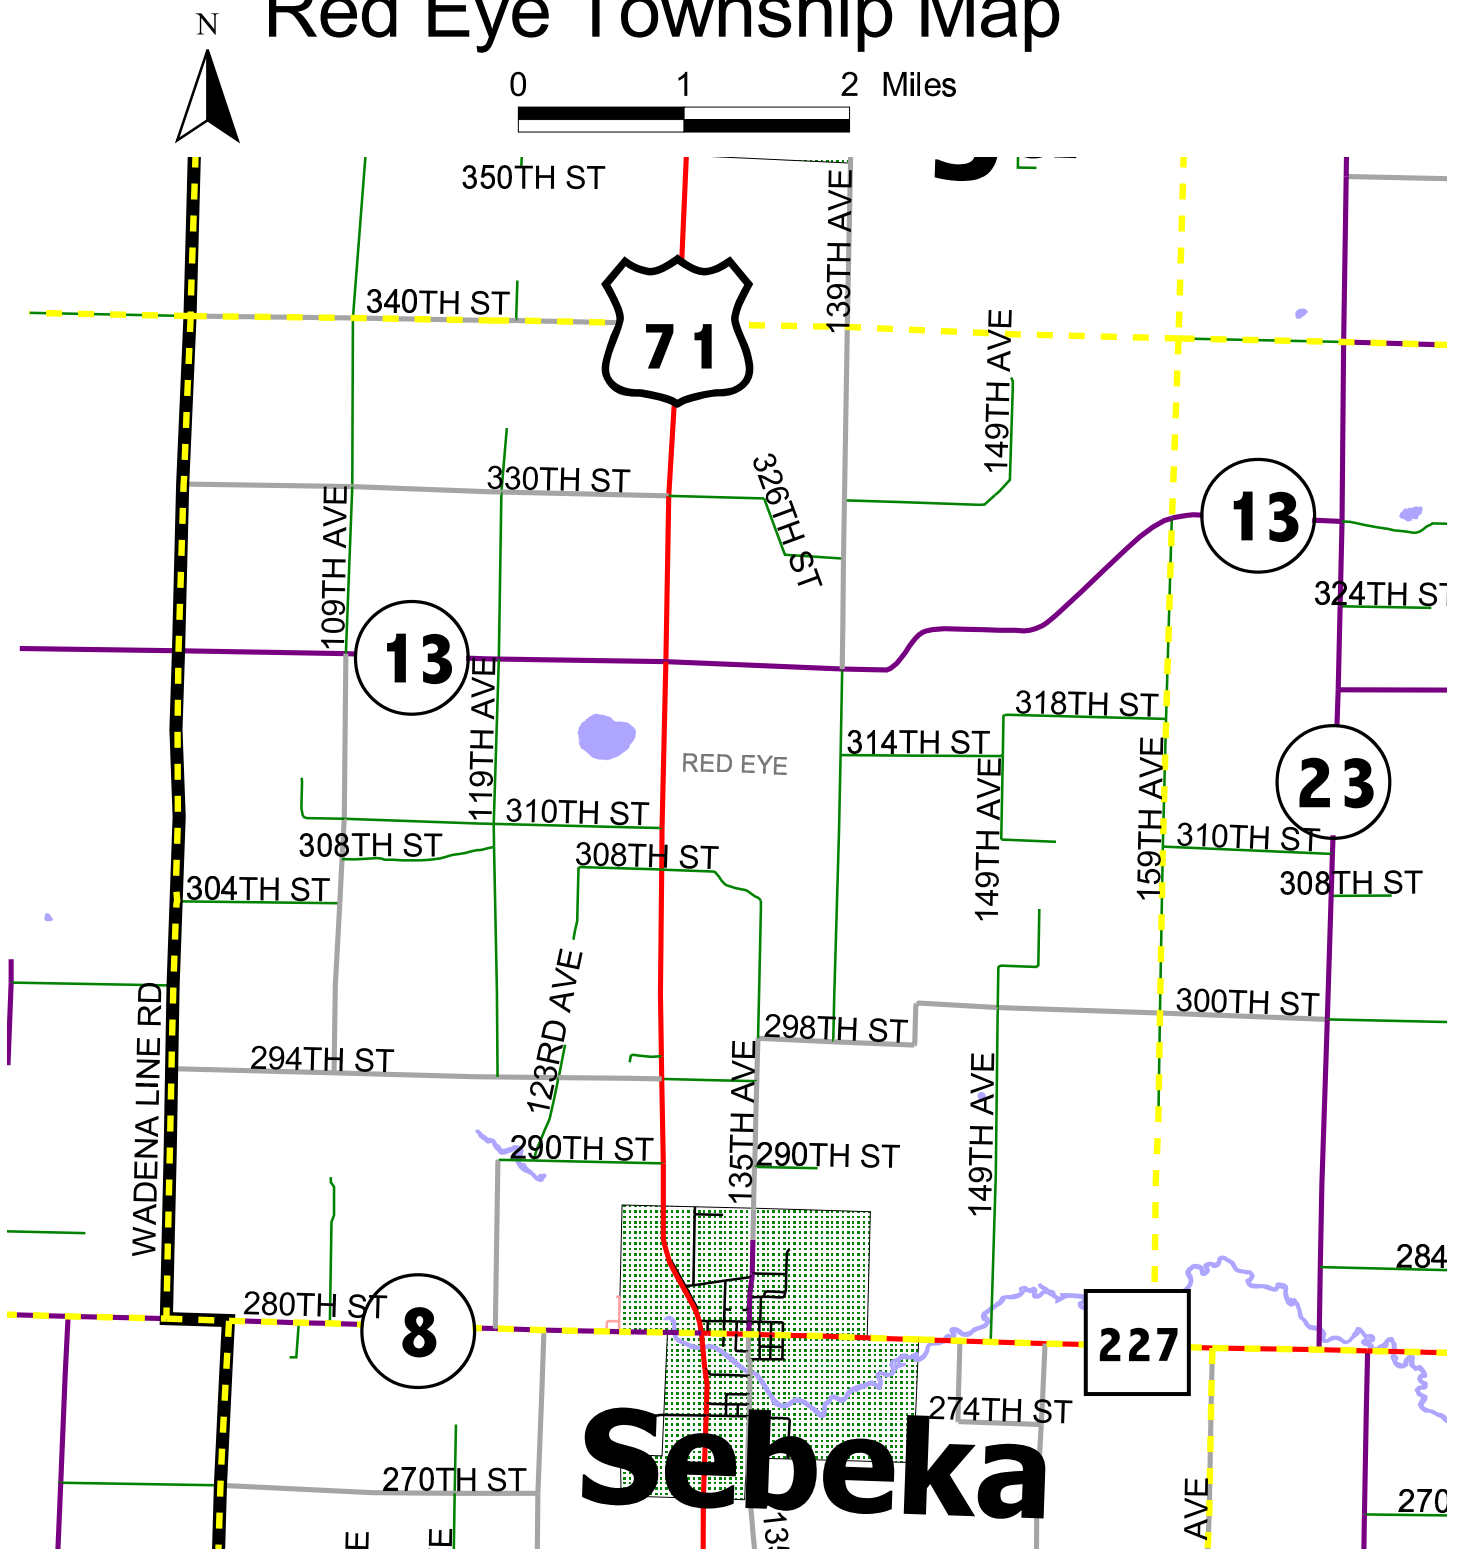

# Red Eye Township Map

Map created by:  
Anne Oldakowski  
Wadena SWCD  
December 2006