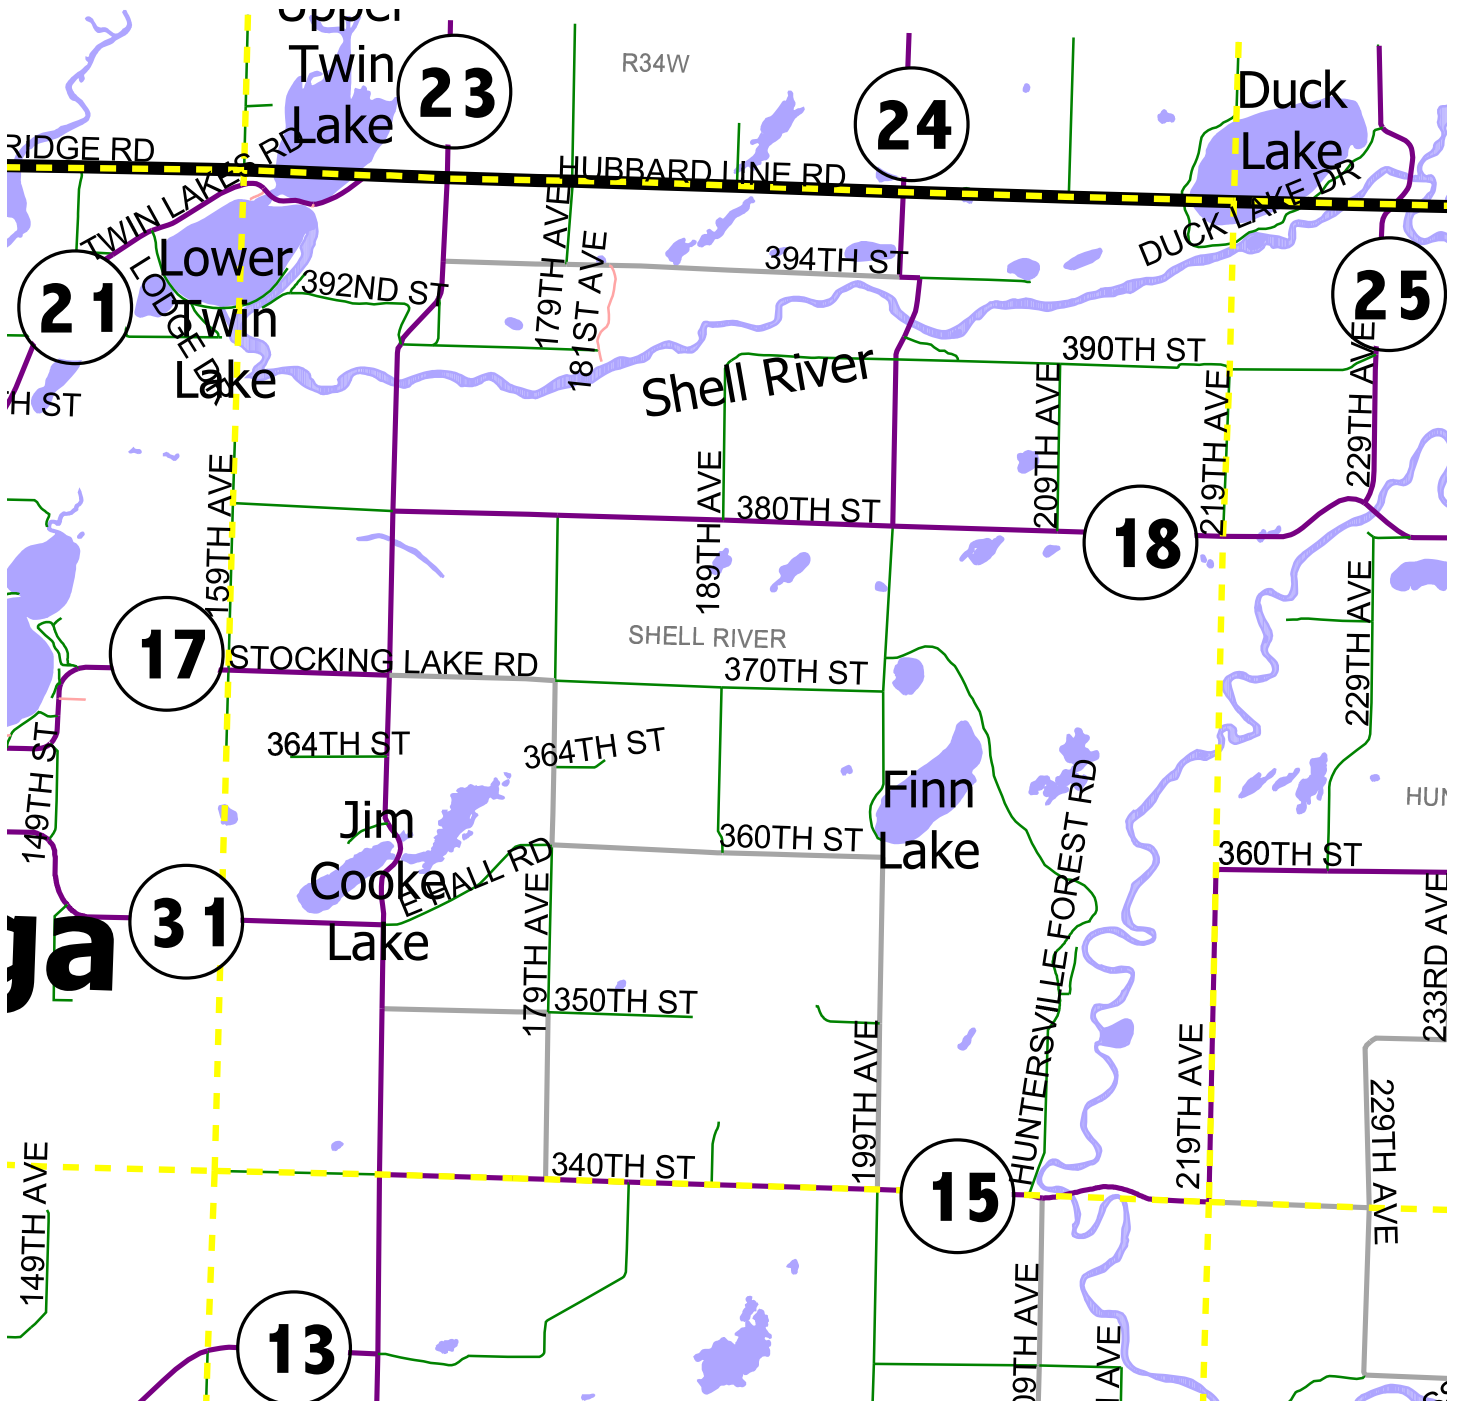

# Shell River Township Map

Map created by:  
Anne Oldakowski  
Wadena SWCD  
December 2006