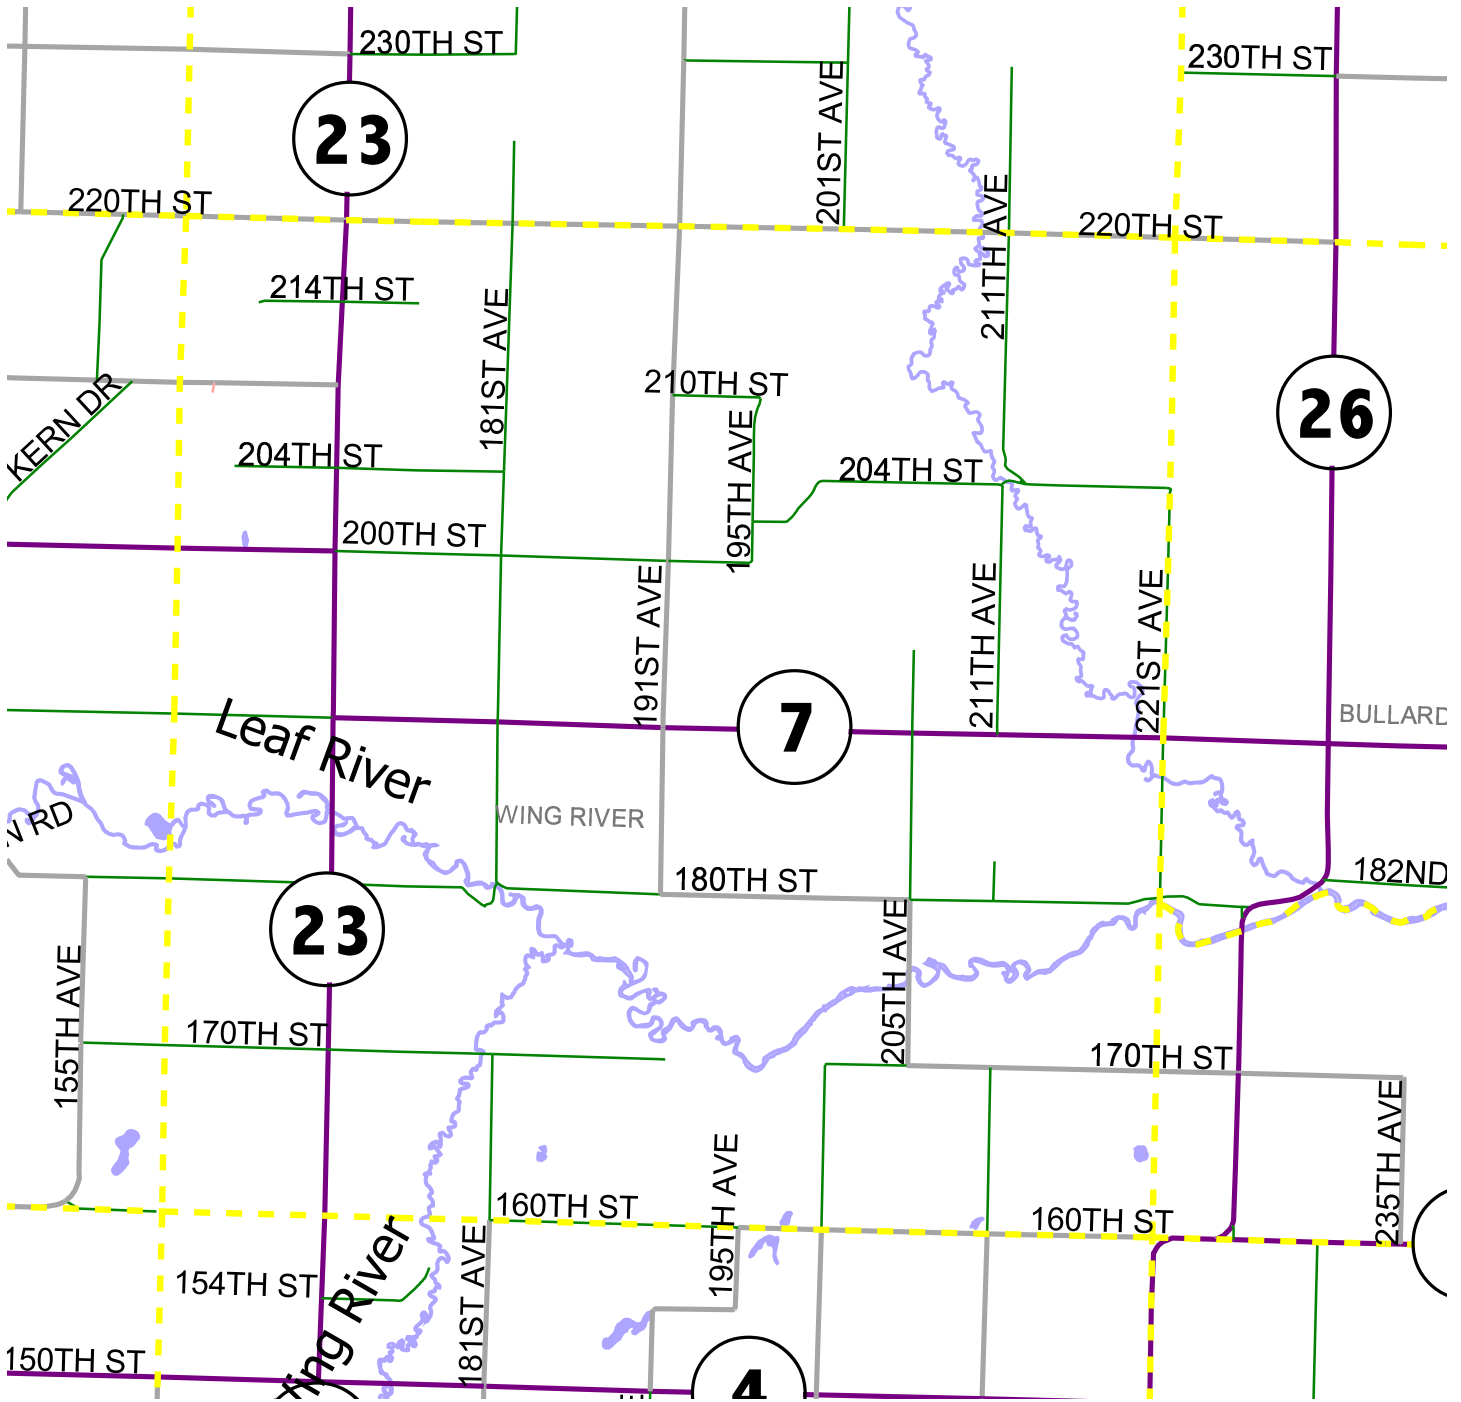

Wing River Township Map

0 1 2 Miles

Map created by:
Anne Oldakowski
Wadena SWCD
December 2006