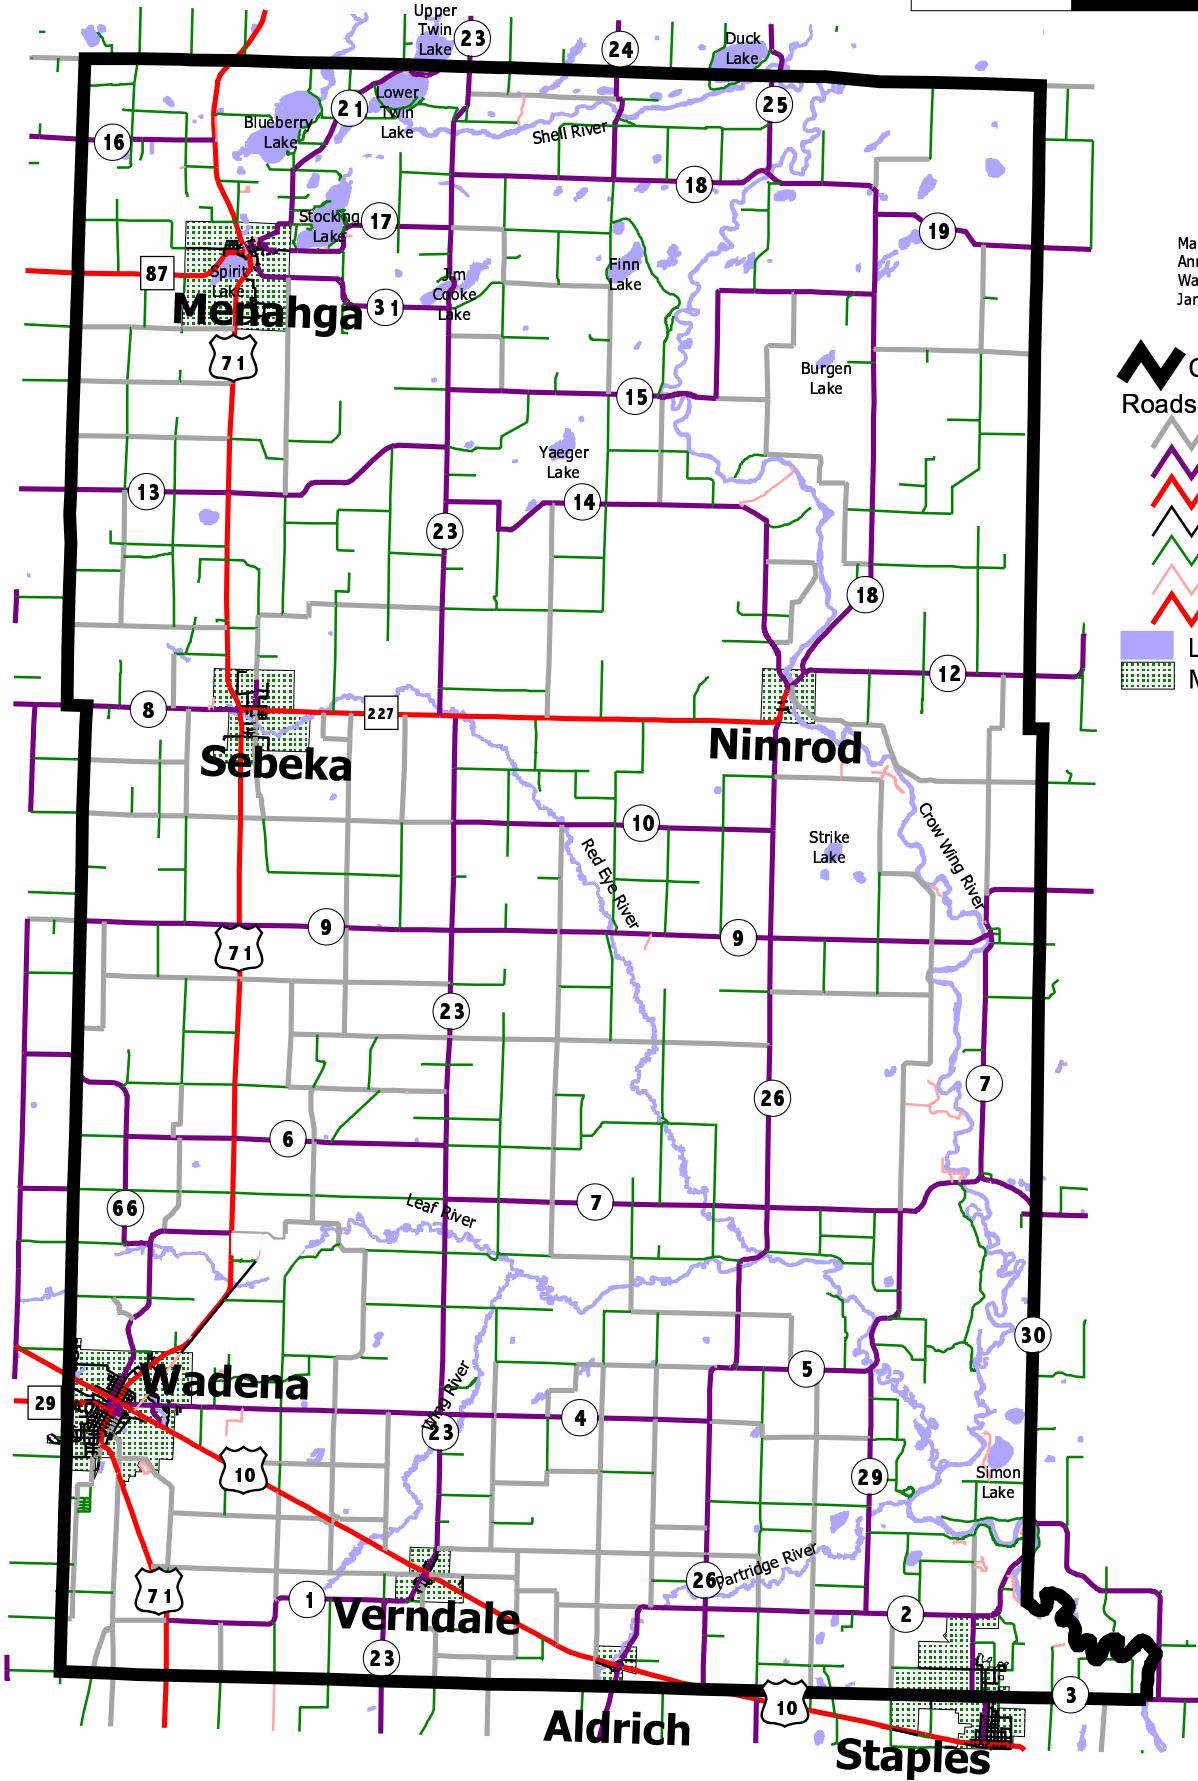

Wadena County

0 3 6 Miles

Map prepared by:
Anne Oldakowski
Wadena SWCD
January 2003

- County Line
- Roads:
 - County Roads
 - CSAH
 - State Road
 - City Streets
 - Township Roads
 - Undesignated
 - US Highway
- Lakes and Rivers
- Municipalities